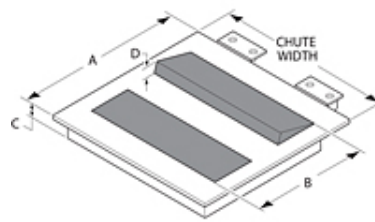

MPI Rare Earth Plate Magnets provide increased magnetic strength for effective tramp metal separation on product flows. Neodymium-Iron-Boron magnetic material minimizes product "wash-off" for below-the-flow installations.

Operation:

The magnetic face consists of two 430 series stainless steel poles that are spaced either to 1) effectively increase holding values on a Holding Plate Magnet or 2) achieve maximum reachout values for the reachout Plate Magnet. MPI Neo Plate Magnets are easy to install. The hinged mounting design allows quick and rapid cleaning of the magnetic surface. The strong magnetic field is effective in product streams up to 6".

Standard features:

- Stainless steel heavy-duty hinges and latches, with mounting hardware for easy installation and maintenance
- Powerful Rare Earth Neodymium-Iron-Boron permanent magnet material
- Operating temperatures up to 250 deg. F
- 100% stainless steel construction
- 1" wide uniform sealing flange to prevent product leakage
- Rugged all-welded construction

Optional features:

- Samarium cobalt magnetic material for high operating temperatures
- Waterproof, weather-resistant enclosure
- Replaceable abrasive resistant face plates
- Non-standard sizes

Results 1 - 14 of 14

Item #	Overall Width (Specify on RFQ)	Overall Length "A" (Holding)	Overall Length "A" (Reachout)	Magnetic Face Length "B" (Holding)	Weight (Holding)	Weight (Reachout)	List Price
NP-106	6 in	8 in	10 in	6 in	7 lb	7 lb	QUOTE
NP-108	8 in	8 in	10 in	6 in	9 lb	9 lb	QUOTE
NP-110	10 in	8 in	10 in	6 in	11 lb	11 lb	QUOTE
NP-112	12 in	8 in	10 in	6 in	14 lb	14 lb	QUOTE
NP-114	14 in	8 in	10 in	6 in	16 lb	16 lb	QUOTE
100 Series	N/A	8 in	10 in	6 in	14 lb	14 lb	QUOTE
NP-206	6 in	8 in	10 in	6 in	30 lb	30 lb	QUOTE
NP-208	8 in	8 in	10 in	6 in	30 lb	30 lb	QUOTE
NP-210	10 in	8 in	10 in	6 in	30 lb	30 lb	QUOTE
NP-212	12 in	8 in	10 in	6 in	30 lb	30 lb	QUOTE
NP-214	14 in	8 in	10 in	6 in	30 lb	30 lb	QUOTE
200 Series	N/A	8 in	10 in	6 in	30 lb	30 lb	QUOTE