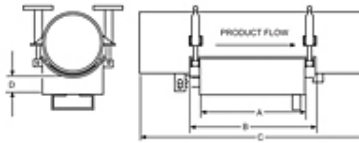

Operation:

The magnetic pole face consists of (2) 400 series stainless steel poles for maximum holding value. RSPM series plate magnets are easy to install and the magnet's hinged mount design permits quick, easy cleaning of the magnet's surface. The strong magnetic field is effective in product streams up to 8" deep.

Standard Features:

- Permanent Ceramic 8 or Rare Earth magnet material
- Outside diameter spout sizes from 2" through 10"
- 100% Stainless Steel enclosure
- Stainless Steel Heavy-Duty sanitary design hinges
- Adjustable Draw Latches
- Rugged all welded construction

Optional Features:

- Morris couplings
- Product flow diverter for minimizing tramp metal "wash-off "
- Mounting flanges and matching companion flanges
- Chute transition adapters

Results 1 - 7 of 7

Item #	Magnet Type	Magnet Length "A"	Housing Length "B"	Overall Length "C"	Depth "D"	Effective Magnetic Field Depth	List Price
200 Series Ceramic 8 Models	Ceramic	6.5 in 165 mm	8.5 in 216 mm	18.5 in 470 mm	1.5 in 38 mm	2 in 51 mm	QUOTE
400 Series Ceramic 8 Models	Ceramic	8.5 in 216 mm	12.5 in 318 mm	22.5 in 572 mm	2.75 in 70 mm	5 in 127 mm	QUOTE
500 Series Ceramic 8 Models	Ceramic	13.5 in 343 mm	15.5 in 394 mm	25.5 in 648 mm	4.25 in 108 mm	8 in 203 mm	QUOTE
100 Series - Holding	Rare Earth	8 in 203.2 mm	12.5 in 318 mm	22.5 in 572 mm	1.25 in 31.75 mm	2 in 50.8 mm	QUOTE
100 Series - Reachout	Rare Earth	10 in 254 mm	14 in 370 mm	24 in 610 mm	1.25 in 31.75 mm	4 in 101.6 mm	QUOTE
200 Series - Holding	Rare Earth	8 in 203.2 mm	12.5 in 318 mm	22.5 in 572 mm	1.75 in 44.45 mm	3 in 76.2 mm	QUOTE
200 Series - Reachout	Rare Earth	10 in 254 mm	14 in 370 mm	24 in 610 mm	1.75 in 44.45 mm	5 in 127 mm	QUOTE