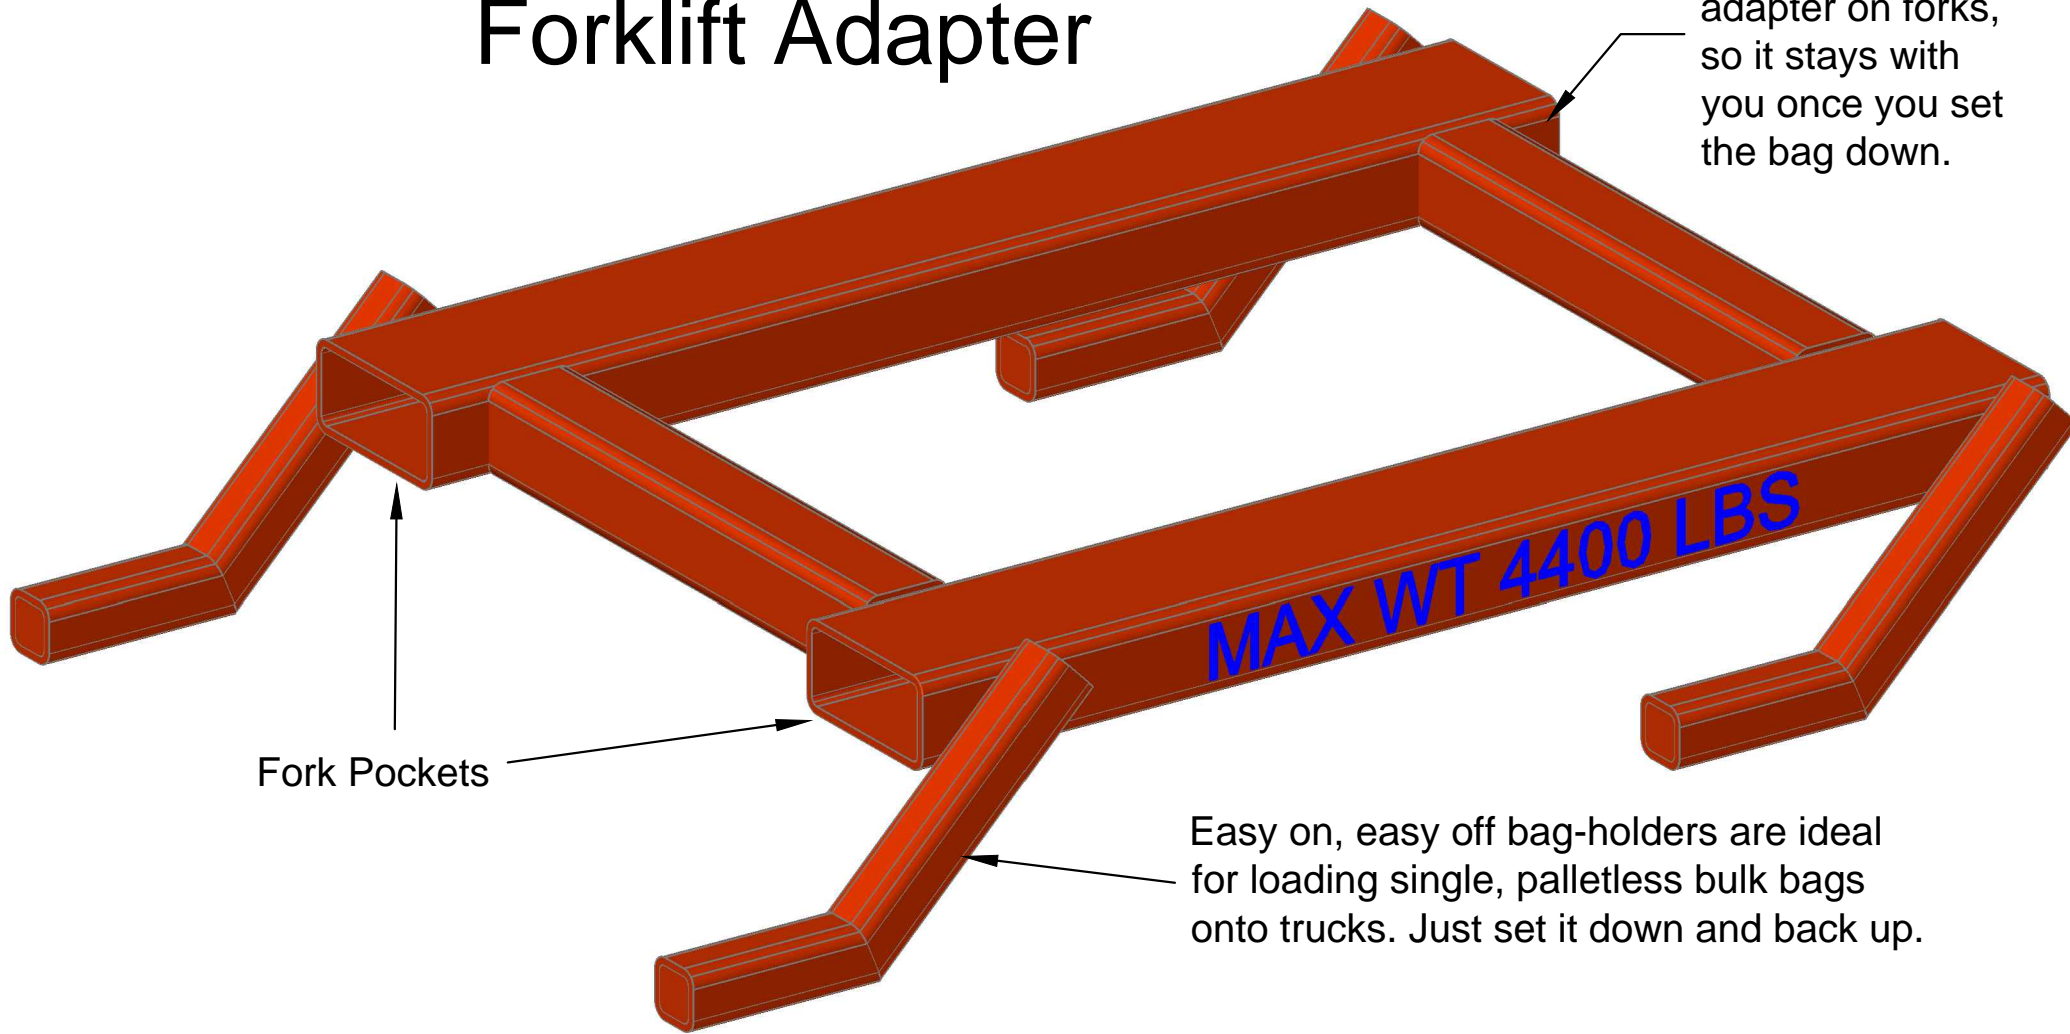

# FormPak FA-100-ER (Easy Release) Forklift Adapter

Safety Chains  
(not shown) retain  
adapter on forks,  
so it stays with  
you once you set  
the bag down.

Fork Pockets

Easy on, easy off bag-holders are ideal  
for loading single, palletless bulk bags  
onto trucks. Just set it down and back up.